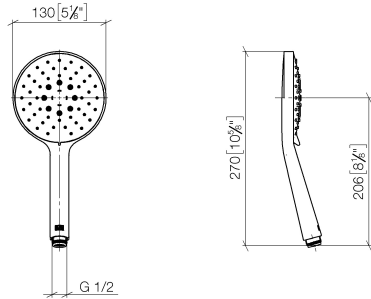

28 016 979

- Three or five settings: COMPACT RAIN, COMPACT SOFT FLOW, COMPACT AQUAPRESSURE FLOW, max. flow rate 15 l/min (at 3 bar)
- with anti-scale system
- spray head Ø 130 mm
- 1/2" connection

Intrinsic protection against back flow.

Fits: IMO, LULU, MADISON, MEM, TARA, CL.1, LISSÉ, VAIA, META, CYO

	Chrome	28 016 979-00
	Chrome	28 016 979-00 0010
	Brushed Platinum	28 016 979-06
	Brushed Platinum	28 016 979-06 0010
	Platinum	28 016 979-08 0010
	Platinum	28 016 979-08
	Dark Chrome	28 016 979-19
	Dark Chrome	28 016 979-19 0010
	Light Gold	28 016 979-26
	Light Gold	28 016 979-26 0010
	Brushed Light Gold	28 016 979-27 0010
	Brushed Light Gold	28 016 979-27
	Brushed Durabrass (23kt Gold)	28 016 979-28
	Brushed Durabrass (23kt Gold)	28 016 979-28 0010
	Matte Black	28 016 979-33 0010
	Matte Black	28 016 979-33
	Brushed Bronze	28 016 979-42
	Brushed Bronze	28 016 979-42 0010
	Brushed Champagne (22kt Gold)	28 016 979-46 0010
	Brushed Champagne (22kt Gold)	28 016 979-46
	Champagne (22kt Gold)	28 016 979-47
	Champagne (22kt Gold)	28 016 979-47 0010
	Brushed Chrome	28 016 979-93
	Brushed Chrome	28 016 979-93 0010
	Brushed Dark Platinum	28 016 979-99 0010
	Brushed Dark Platinum	28 016 979-99

Hand shower - Chrome

IMO

28 016 979

28 016 979

mm [inches]

Flow rate chart

Certificates

DVGW_DW-
6517DN0129.