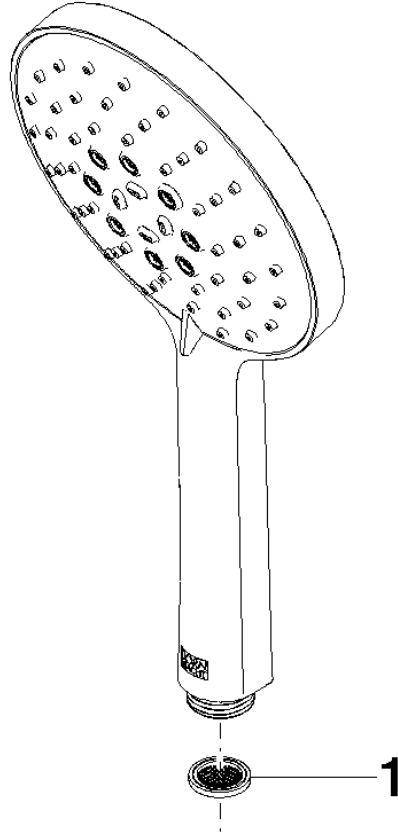

28 016 979

- Three or five settings: COMPACT RAIN, COMPACT SOFT FLOW, COMPACT AQUAPRESSURE FLOW, max. flow rate 15 l/min (at 3 bar)
- with anti-scale system
- spray head Ø 130 mm
- 1/2" connection

Intrinsic protection against back flow.

Fits: IMO, LULU, MADISON, MEM, TARA, CL.1, LISSÉ, VAIA, META, CYO

	Chrome	28 016 979-00
	Chrome	28 016 979-00 0010
	Brushed Platinum	28 016 979-06
	Brushed Platinum	28 016 979-06 0010
	Platinum	28 016 979-08 0010
	Platinum	28 016 979-08
	Dark Chrome	28 016 979-19
	Dark Chrome	28 016 979-19 0010
	Light Gold	28 016 979-26
	Light Gold	28 016 979-26 0010
	Brushed Light Gold	28 016 979-27 0010
	Brushed Light Gold	28 016 979-27
	Brushed Durabrass (23kt Gold)	28 016 979-28
	Brushed Durabrass (23kt Gold)	28 016 979-28 0010
	Matte Black	28 016 979-33 0010
	Matte Black	28 016 979-33
	Brushed Bronze	28 016 979-42
	Brushed Bronze	28 016 979-42 0010
	Brushed Champagne (22kt Gold)	28 016 979-46 0010
	Brushed Champagne (22kt Gold)	28 016 979-46
	Champagne (22kt Gold)	28 016 979-47
	Champagne (22kt Gold)	28 016 979-47 0010
	Brushed Chrome	28 016 979-93
	Brushed Chrome	28 016 979-93 0010
	Brushed Dark Platinum	28 016 979-99 0010
	Brushed Dark Platinum	28 016 979-99

Hand shower - Chrome

IMO

28 016 979

28 016 979

mm [inches]

Flow rate chart

Certificates

DVGW_DW-
6517DN0129.

LGA_29982.

WRAS_2009011.

28 016 979

Spare parts list

No.	Item Number	Name	Quantity used	Delivery time
1	09 23 01 039 90	sieve	1	2